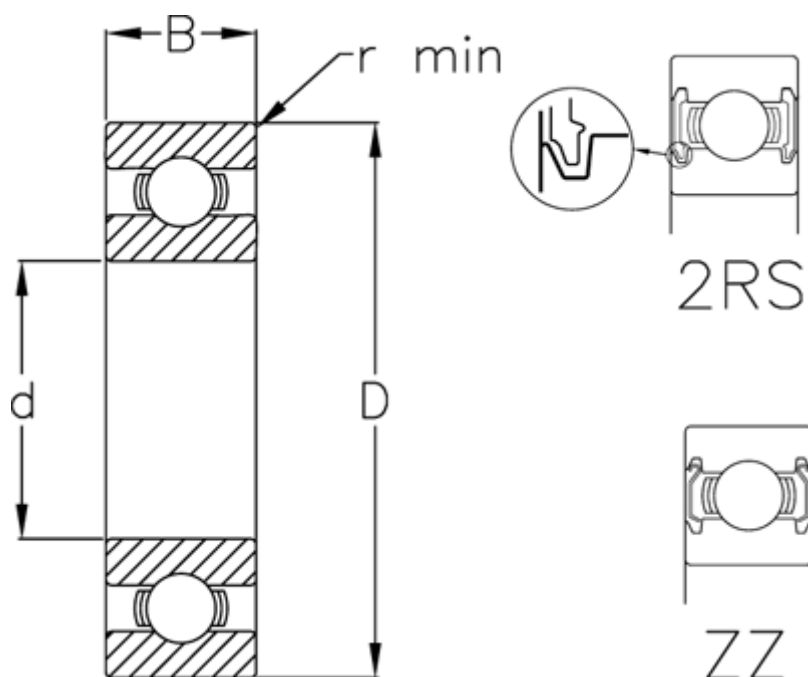

Article number: 5480040012039

Description: Single row ball bearing 6908 ZZ USDA H1
d=40 D=62 B=12 stainless/spez. grease

Measures

B	= 12	Weight (kg) = 0.11
d	= 40	
D	= 62	
Dynamic load C (kN)	= 14.6	
Max rpm greased	= 11000	
Max rpm oil lubricated	= 13000	
r min	= 0.6	
Static load C0 (kN)	= 10.2	